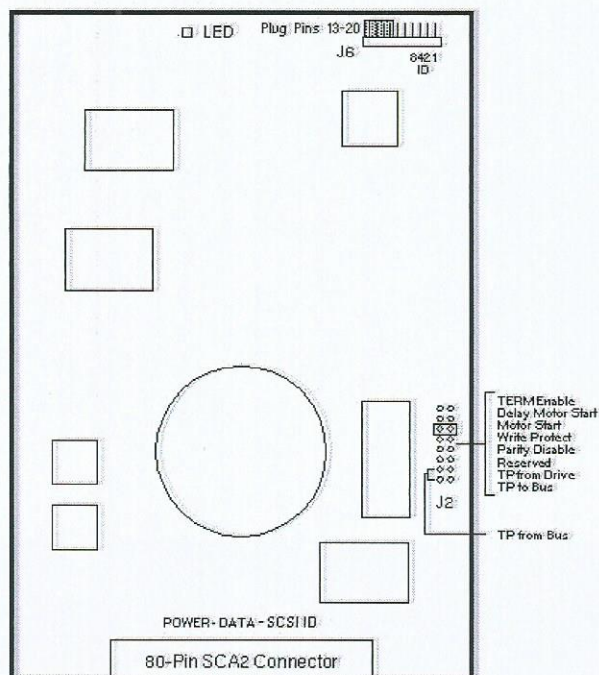

Seagate ST32171WC (2.1GB)

3 1/2" 7200 RPM Single Ended Ultra-1 SCSI

Workstations:	SPARCstation 5, 20 Ultra 1, 1E, 2 Ultra 30, 60, 450
Servers:	Enterprise 450 Enterprise 150, 3000

Options 765 / 766 / 768 / 769 / 770 / 790 / 791 / 792
5151 / 5152 / 5153 / 5161 / 5511 / 5512 / 5513
6520 / 6590 / 6591 / 6592

370-2365

1" Height

540-2706	540-2699	540-2782	540-2936
SSA FRU w Bkt 540-2764	SS5/SS20 FRU w Bkt 540-2570	Jiffy Bracket FRU w R Bkt 330-1951 w L Bkt 330-1952	Spud Bracket FRU w 1" Bkt 540-3024

Notes

1. This drive was added to 540-2699 and 540-2782 in August 2001.
2. This drive was not shipped from the factory as 540-2699 or 540-2782.